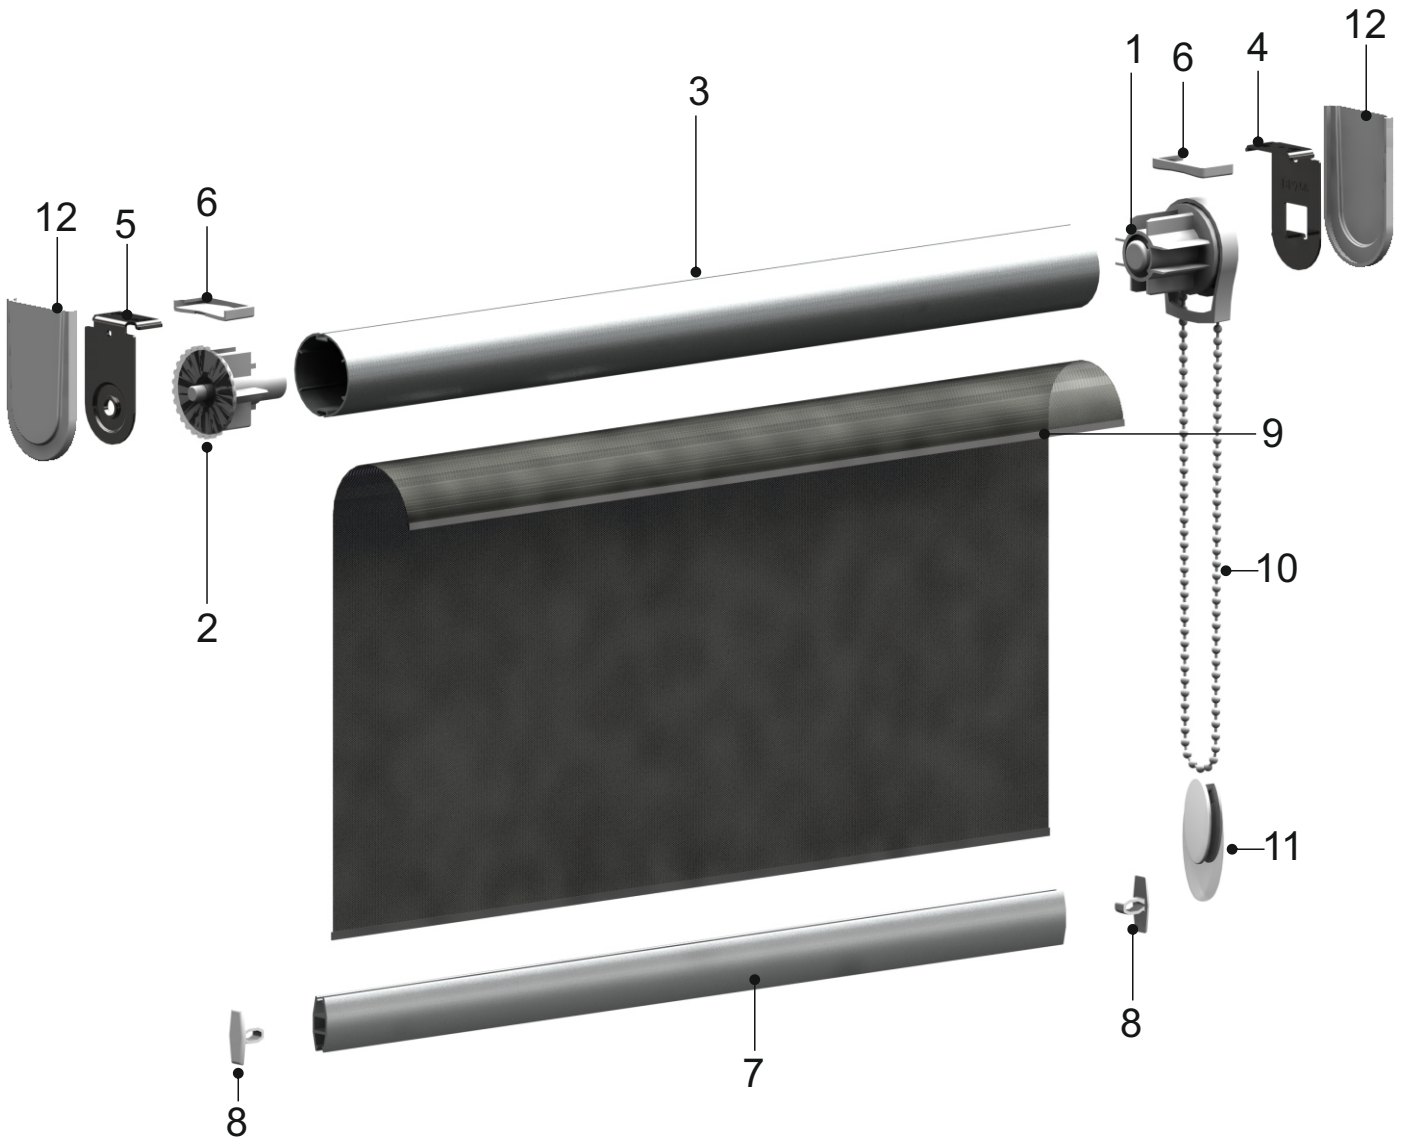

OPEN TYPE SYSTEMS

SYSTEM 58