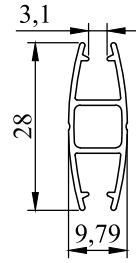

BP042

ALTERNATIVES

12

Metal Joint Leg with Bearing

option available

13

End Plug 43 mm for metal joint leg

option available