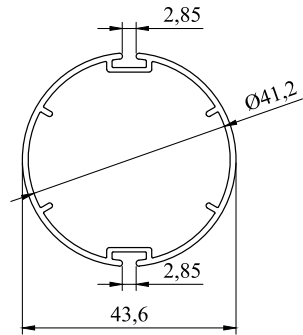

SYSTEM 58

TECHNICAL DETAILS

BP388

ALTERNATIVES

12

Metal Joint Leg with Bearing

option available

13

End Plug 43 mm for metal joint leg

option available

14

Pin-Round Stick for metal Joint Leg

option available