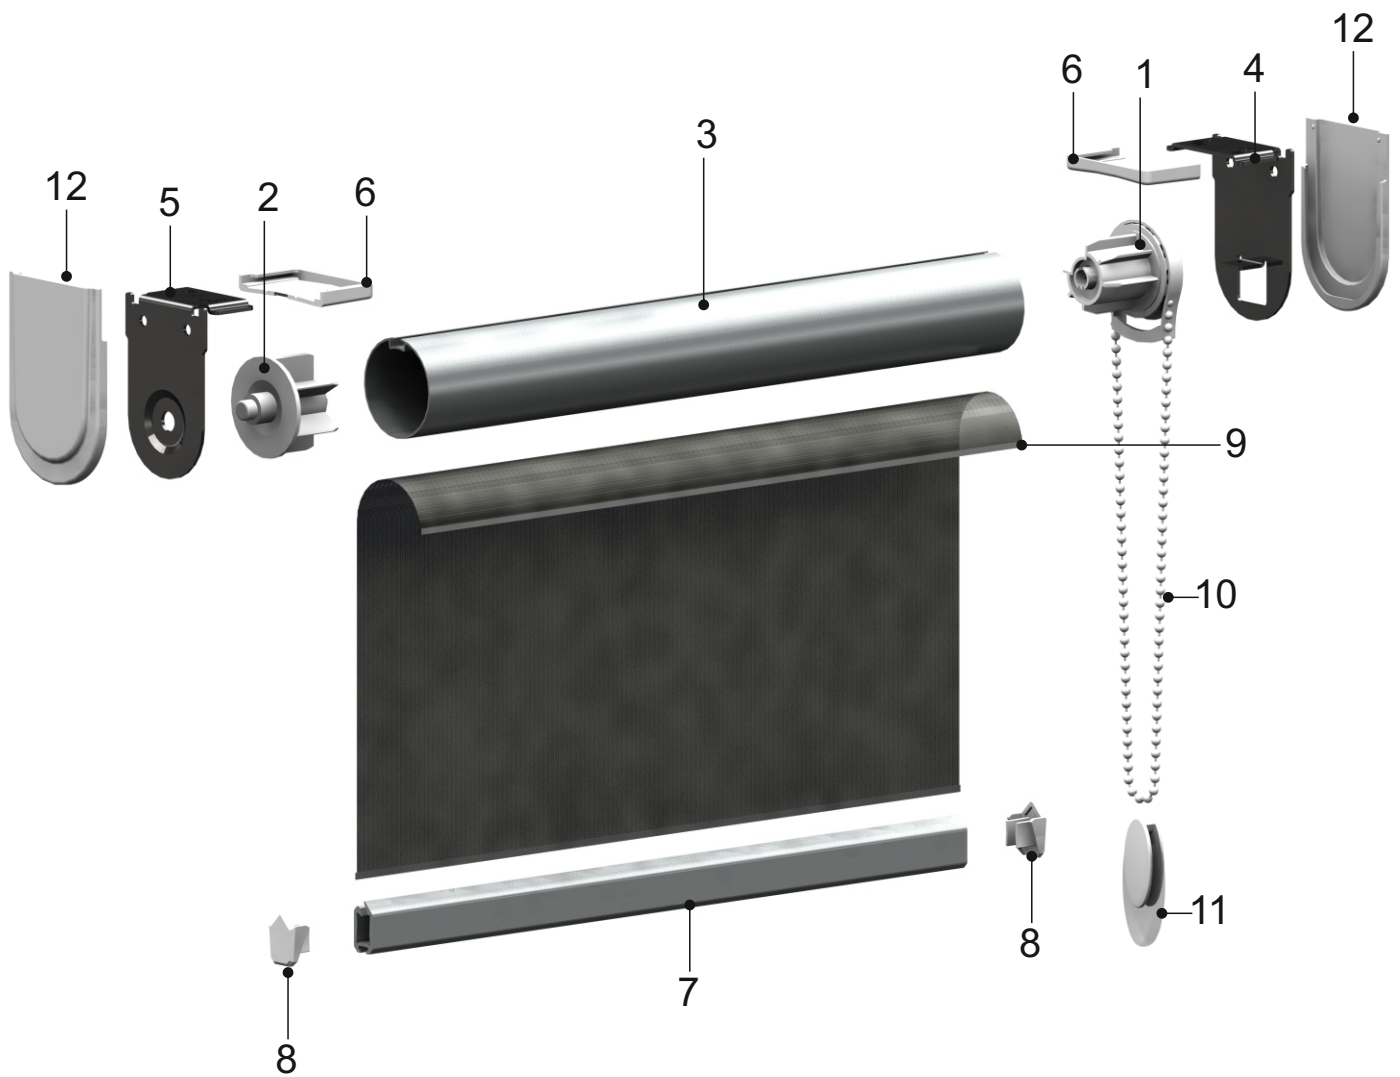

## SYSTEM 57

14 Pin-Round Stick for metal Joint Leg

option available