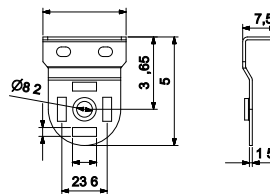

ALTERNATIVES

Metal Side Bracket

option available