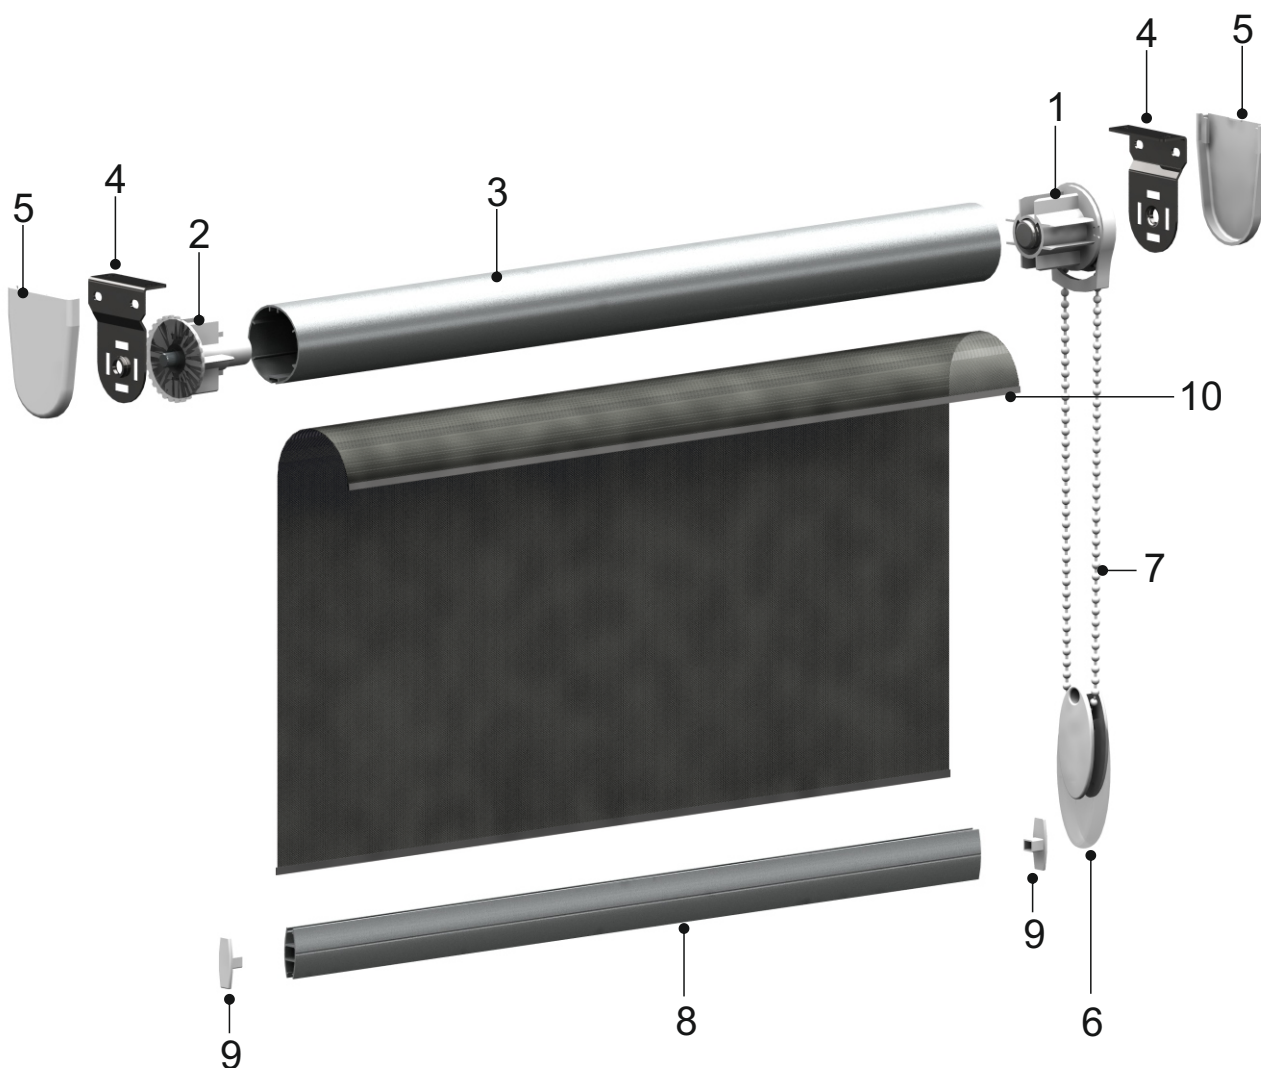

OPEN TYPE SYSTEMS

SYSTEM 56

1 **BP382-03**
Mechanism
43 mm

2 **BP359**
Rollable
End Plug 43 mm

3 **BP387**
Aluminium
Tube 43 mm

4 **BP377**
Metal Side
Bracket

5 **BP378**
Plastic Cover
for the side
Bracket

6 **BP270-01**
Chain Weight

7 **BP020**
Chain

8 **BP042**
Aluminium
Bottom Rail

9 **BP030**
End cap for
Bottom Rail

10 **BP043-01**
Plastic Tape
7 mm

SYSTEM 56

TECHNICAL DETAILS

BP387

BP042

ALTERNATIVES

BP375

Metal Side Bracket

option available