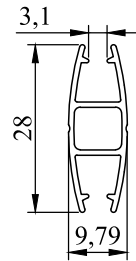

OPEN TYPE SYSTEMS

SYSTEM 56

1 **BP382-03**
Mechanism
43 mm

2 **BP359**
Rollable
End Plug 43 mm

3 **BP387**
Aluminium
Tube 43 mm

4 **BP377**
Metal Side
Bracket

5 **BP378**
Plastic Cover
for the side
Bracket

6 **BP270-01**
Chain Weight

7 **BP020**
Chain

8 **BP042**
Aluminium
Bottom Rail

9 **BP030**
End cap for
Bottom Rail

10 **BP043-01**
Plastic Tape
7 mm

SYSTEM 56

TECHNICAL DETAILS

BP387

BP042