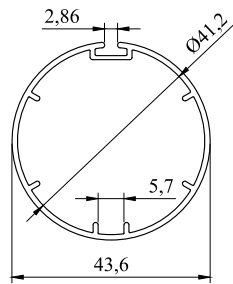

OPEN TYPE SYSTEMS

SYSTEM 56

1 **BP382-03**
Mechanism
43 mm

2 **BP359**
Rollable
End Plug 43 mm

3 **BP387**
Aluminium
Tube 43 mm

4 **BP377**
Metal Side
Bracket

5 **BP378**
Plastic Cover
for the side
Bracket

6 **BP270-01**
Chain Weight

7 **BP020**
Chain

8 **BP042**
Aluminium
Bottom Rail

9 **BP030**
End cap for
Bottom Rail

10 **BP043-01**
Plastic Tape
7 mm

SYSTEM 56

TECHNICAL DETAILS

BP387

BP042