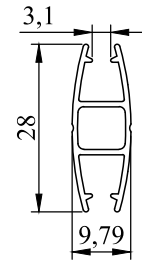

## TECHNICAL DETAILS

**BP076-02**

**BP041-03**

**BP042**

## ALTERNATIVES

**BP040-01**

Alu. Headrail 38 mm

**BP041-01**

Alu. Tube 25 mm

**BP055**

Steel Installation Bracket

**BP012-02.25**

End Plug with Pin 25 mm

**BP584**

Side Bracket with Lock  
for 38 mm Rail

**BP585**

Side Bracket with Lock  
for 38 mm Rail

**BP559**

Spring Gear 32 mm (Left)

**BP151**

Spring Gear 25 mm (Left)

options available