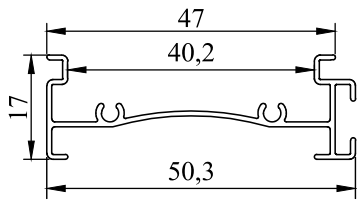

## TECHNICAL DETAILS

**BP076-02**

**BP041-03**

**BP042**

## ALTERNATIVES

**BP040-01**

Alu. Headrail 38 mm

**BP041-01**

Alu. Tube 25 mm

**BP055**

Steel Installation Bracket

**BP012-02.25**

End Plug with Pin 25 mm

**BP584**

Side Bracket with Lock  
for 38 mm Rail

**BP585**

Side Bracket with Lock  
for 38 mm Rail

**BP559**

Spring Gear 32 mm (Left)

**BP151**

Spring Gear 25 mm (Left)

options available