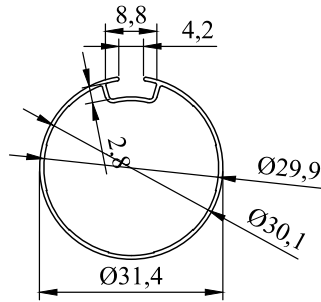

## TECHNICAL DETAILS

**BP076-02**

**BP041-03**

**BP042**

## ALTERNATIVES

**BP040-01**

Alu. Headrail 38 mm

**BP041-01**

Alu. Tube 25 mm

**BP055**

Steel Installation Bracket

**BP012-02.25**

End Plug with Pin 25 mm

**BP584**

Side Bracket with Lock  
for 38 mm Rail

**BP585**

Side Bracket with Lock  
for 38 mm Rail

**BP559**

Spring Gear 32 mm (Left)

**BP151**

Spring Gear 25 mm (Left)

options available