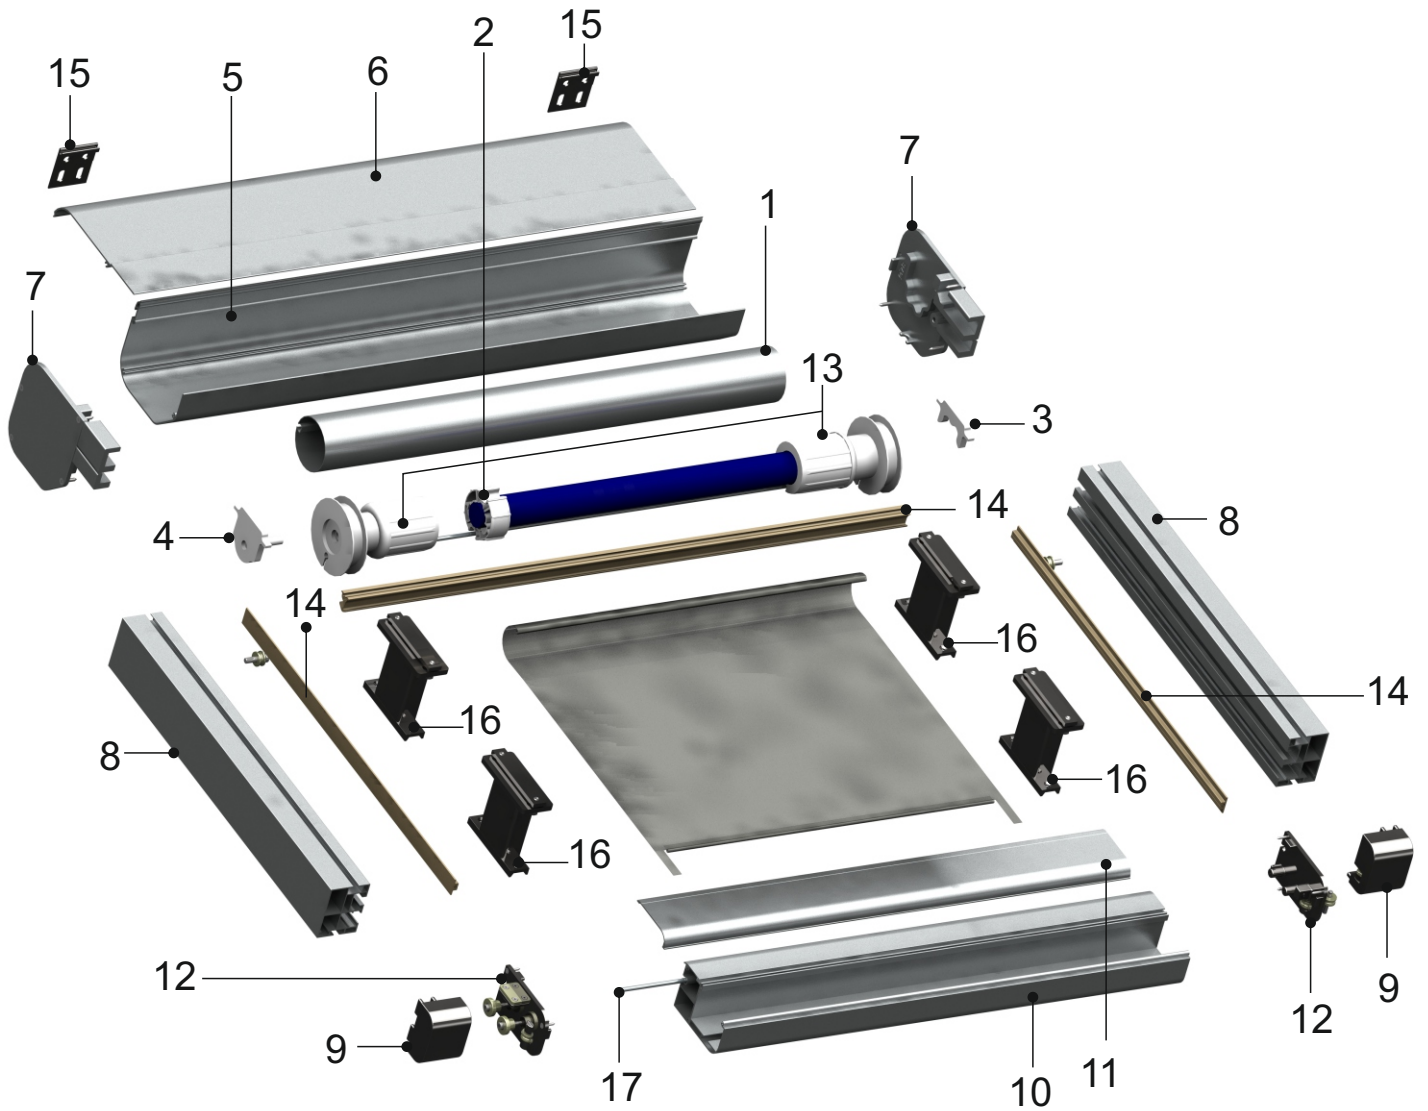

## SYSTEM 320 - HORIZONTAL

**1** **BP421**  
Steel Tube  
Ø78

**2** **BP564**  
Zip Engine  
Adapter  
(Somfy Altus)

**3** **BP782**  
Motor Fitting

**4** **BP784**  
Zip Ceiling  
Pin

**5** **BP1346**  
Aluminium  
Cassette

**10** **BP1351**  
Bottom Rail  
Profile

**11** **BP1352**  
Cover for  
Bottom Rail

**12** **BP1353**  
End Cap For  
Bottom Rail

**13** **BP1354**  
End Plug for  
Motor Ø78

**14** **BP1355**  
Profile for  
Fabric Fixer