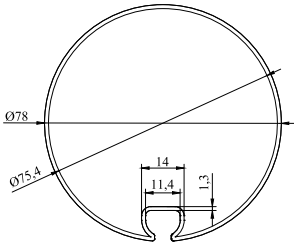

SYSTEM 320

TECHNICAL DETAILS

BP421