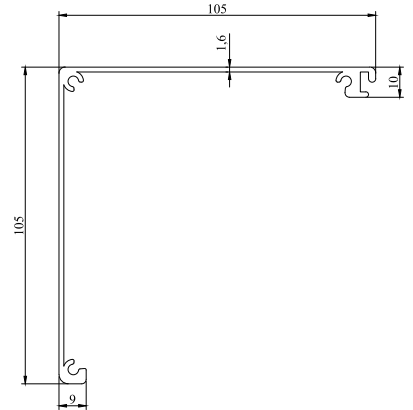

SYSTEM 300

TECHNICAL DETAILS

BP403