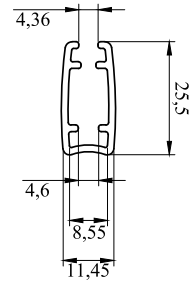

**6** **BP500-02.M**  
Plastic Side  
Bracket

**7** **BP234**  
Aluminium  
Bottom Rail

**8** **BP237**  
End cap for  
Bottom Rail

**9** **BP043-01**  
Plastic Tape  
7 mm

**10** **BP020**  
Chain

**11** **BP270-01**  
Chain Weight

**12** **BP055**  
Steel  
Installation  
Bracket

**13** **BP798**  
Fabric Guider  
38x15.7 mm

# SYSTEM 41-1

## TECHNICAL DETAILS

**BP031-02**

**BP041-09**

**BP234**