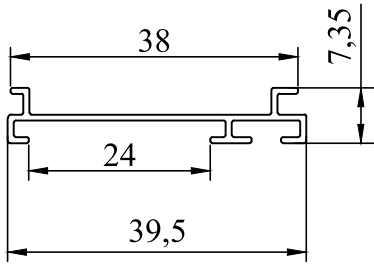

SYSTEM 41-1

TECHNICAL DETAILS

BP031-02