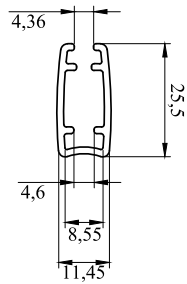

7 BP234
Aluminium
Bottom Rail

8 BP237
End cap for
Bottom Rail

9 BP043-01
Plastic Tape
7 mm

10 BP020
Chain

11 BP270-01
Chain Weight

12 BP798
Fabric Guide
38x15.7 mm

SYSTEM 39

TECHNICAL DETAILS