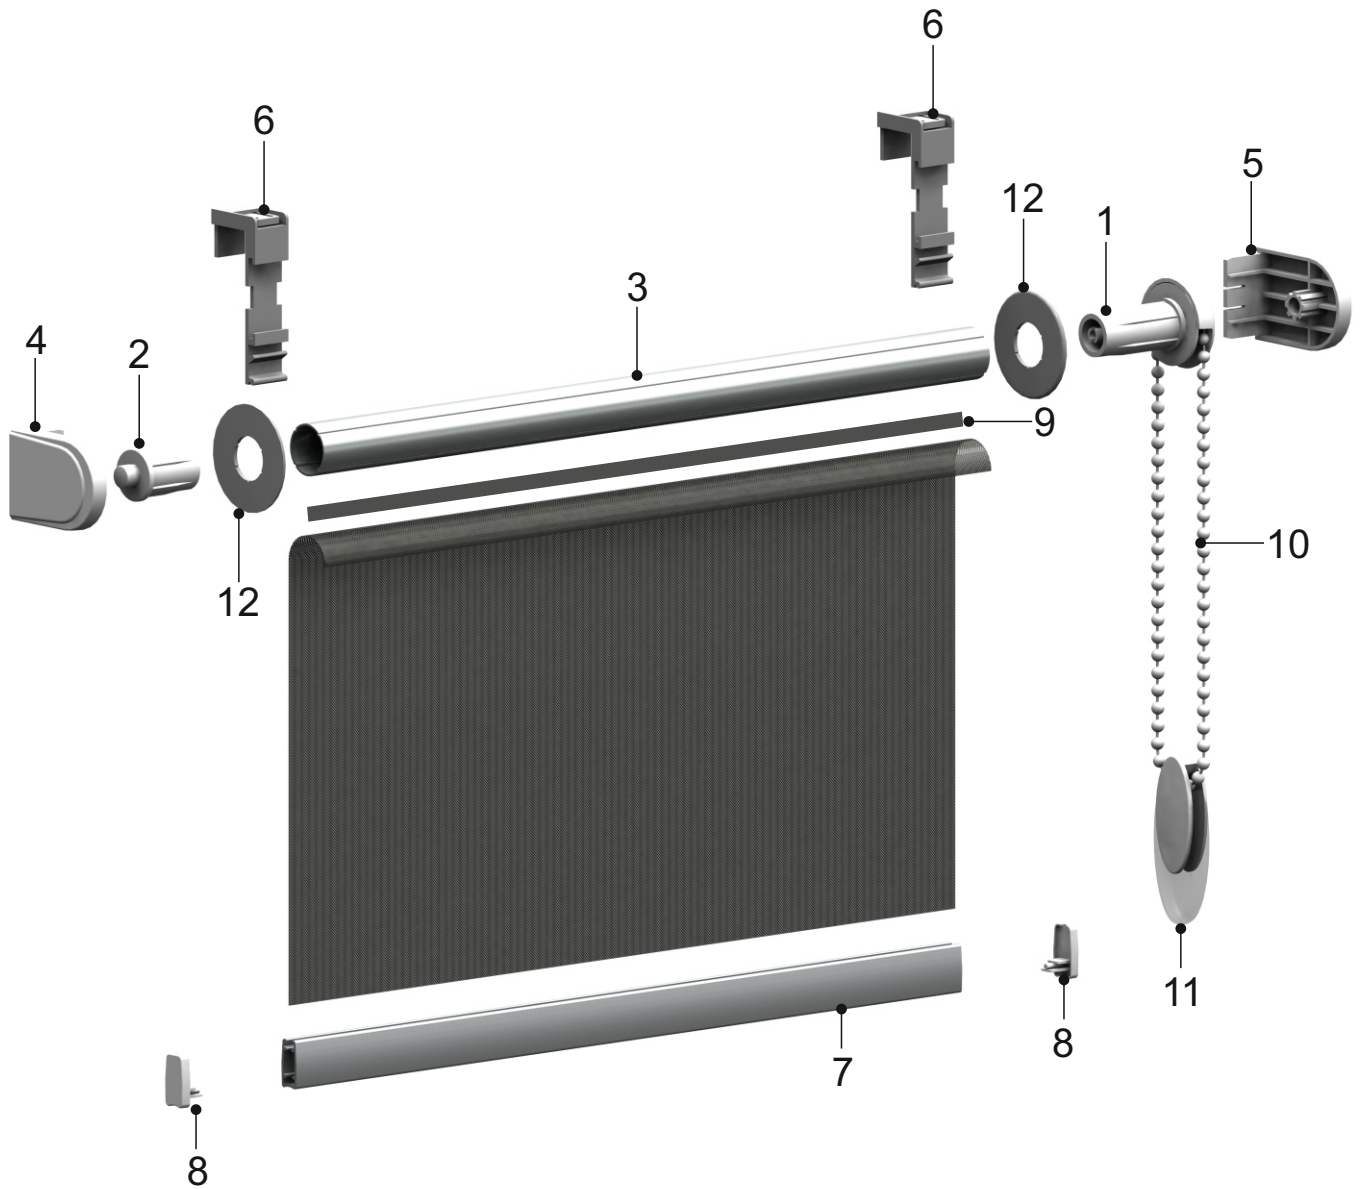

MINI SYSTEMS
SYSTEM 39

1 BP214
Mechanism
16 mm Mini

2 BP215
End Plug for
Ø16 mm Tube

3 BP041-09
Aluminium
Tube Ø16

4 BP212-01.S
Plastic Side
Bracket

5 BP212-02.S
Plastic Side
Bracket

6 BP216
Hook for
Side Bracket

7 BP234
Aluminium
Bottom Rail

8 BP237
End cap for
Bottom Rail

9 BP043-01
Plastic Tape
7 mm

10 BP020
Chain

11 BP270-01
Chain Weight

12 BP798
Fabric Guide
38x15.7 mm

SYSTEM 39

TECHNICAL DETAILS