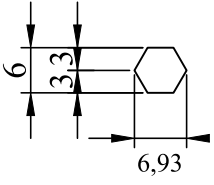

ROMAN BLIND SYSTEM SYSTEM 32

SYSTEM 32

TECHNICAL DETAILS

BP034

BP035

BP036

BP037

BP070

ALTERNATIVES

BP034

Aluminium Hexagon Rod
option available