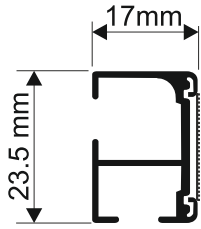

ROMAN BLIND SYSTEM SYSTEM 32

SYSTEM 32

TECHNICAL DETAILS

BP034

BP035

BP036

BP037

BP070

ALTERNATIVES

BP034

Aluminium Hexagon Rod
option available