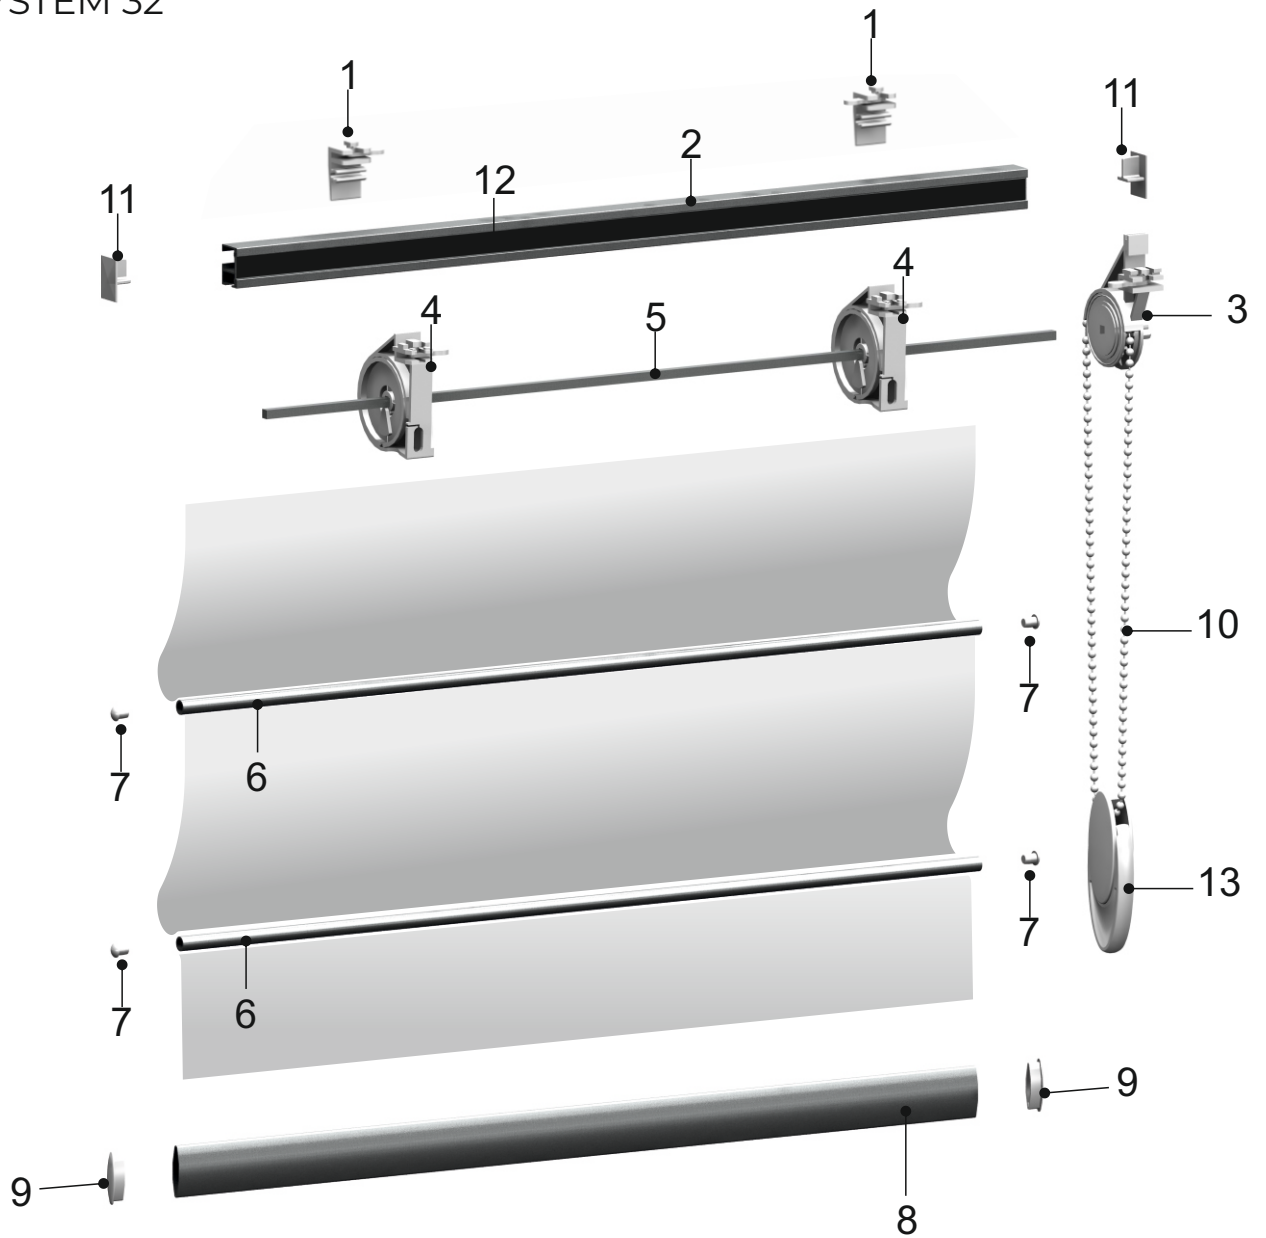

ROMAN BLIND SYSTEM SYSTEM 32

SYSTEM 32

TECHNICAL DETAILS

BP034

BP035

BP036

BP037

BP070

ALTERNATIVES

BP034

Aluminium Hexagon Rod
option available