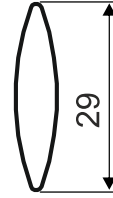

ROMAN BLIND SYSTEM SYSTEM 32

SYSTEM 32

TECHNICAL DETAILS

BP034

BP035

BP036

BP037

BP070

ALTERNATIVES

BP034

Aluminium Hexagon Rod
option available