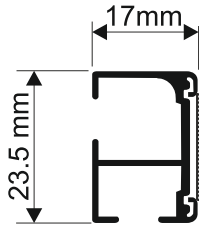

SYSTEM 31

TECHNICAL DETAILS

BP035

ALTERNATIVES

Aluminium Hexagon Rod
option available

Installation Bracket
option available