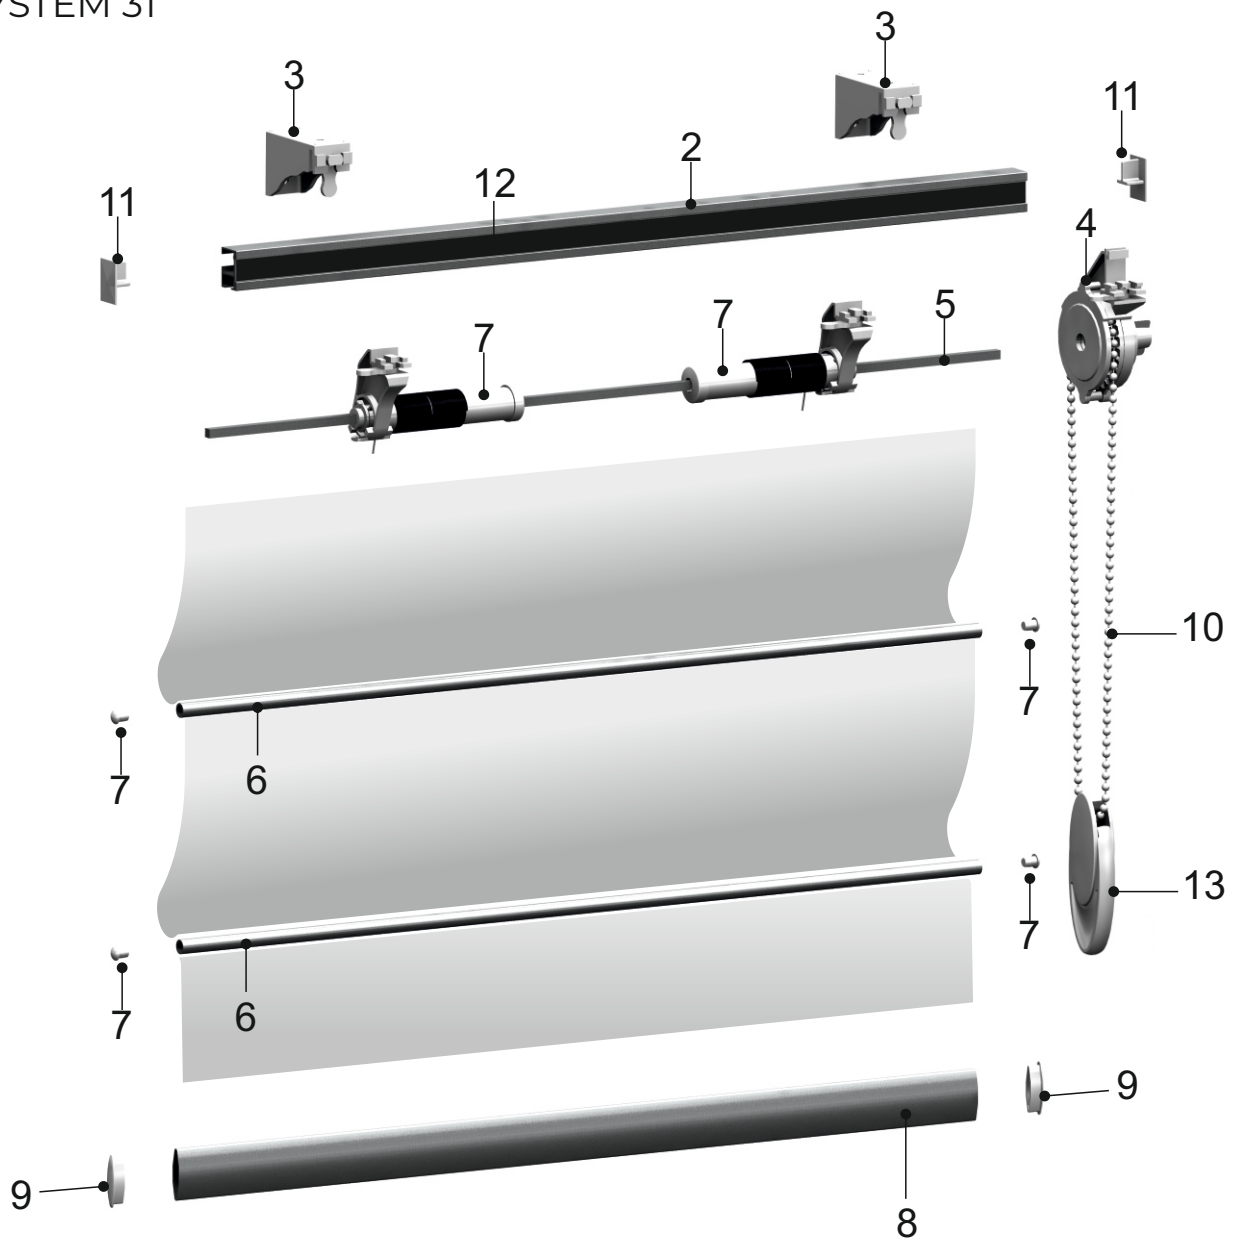

ROMAN BLIND SYSTEM SYSTEM 31

1 **BP005-02**
Cord Pulley
Square

2 **BP035**
Aluminium
Profile
with velcro

3 **BP007**
Installation
Bracket
-Ceiling-

4 **BP128-02**
Mechanism
- Square 1/2

5 **BP070**
Aluminium
Square Rod

6 **BP036**
Aluminium
Tube

7 **BP010**
End cap for
Tube

8 **BP037**
Roman Blind
Bottom Rail

9 **BP011**
End cap for
Bottom Rail

10 **BP020**
Chain

11 **BP008**
End cap for
Profile

12 **BP038**
Velcros
Band

13 **BP270-01**
Chain Weight

BP034

Aluminium Hexagon Rod
option available

BP1410

Installation Bracket
option available