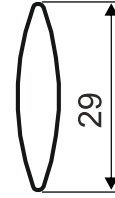

6 **BP036**
Aluminium
Tube

7 **BP010**
End cap for
Tube

8 **BP037**
Roman Blind
Bottom Rail

9 **BP011**
End cap for
Bottom Rail

10 **BP020**
Chain

11 **BP008**
End cap for
Profile

12 **BP038**
Velcros
Band

13 **BP270-01**
Chain Weight

SYSTEM 31

TECHNICAL DETAILS

BP034

BP035

BP036

BP037

BP070

ALTERNATIVES