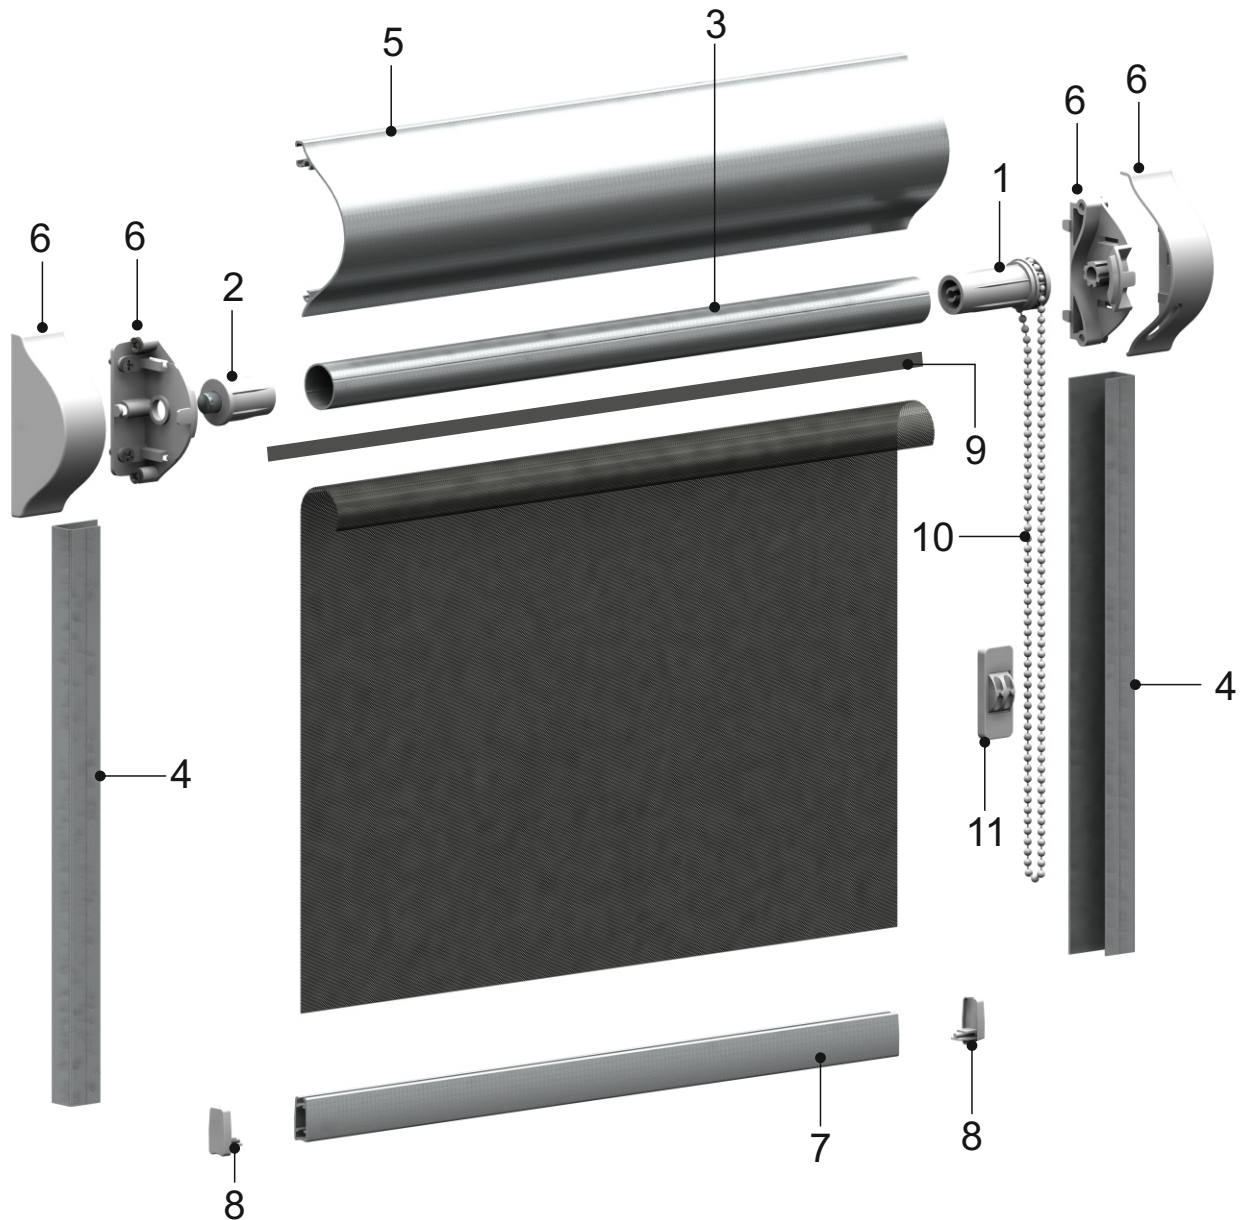

MINI SYSTEMS
SYSTEM 129

1 BP245
Mechanism
16 mm
for 3 mm Chain

2 BP215
End Plug for
Ø16 mm Tube

3 BP041-09
Aluminium
Tube Ø16

4 BP333
Aluminium
Side Guide
Profile

5 BP242
Aluminium
Fascia for
Mini

6 BP243
End Cap for
BP242

7 BP234
Aluminium
Bottom Rail

8 BP237
End cap for
Bottom Rail

9 BP043-01
Plastic Tape
7 mm

10 BP246
3 mm
Chain

11 BP315
Stopper for
3 mm Chain

SYSTEM 129

TECHNICAL DETAILS

BP041-09

BP333

BP242

BP234

ALTERNATIVES

BP247

Connector for 3 mm Chain

option available