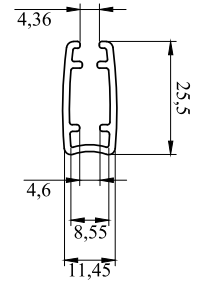

MINI SYSTEMS
SYSTEM 129

1 BP245
Mechanism
16 mm
for 3 mm Chain

2 BP215
End Plug for
Ø16 mm Tube

3 BP041-09
Aluminium
Tube Ø16

4 BP333
Aluminium
Side Guide
Profile

5 BP242
Aluminium
Fascia for
Mini

6 BP243
End Cap for
BP242

7 BP234
Aluminium
Bottom Rail

8 BP237
End cap for
Bottom Rail

9 BP043-01
Plastic Tape
7 mm

10 BP246
3 mm
Chain

11 BP315
Stopper for
3 mm Chain

SYSTEM 129

TECHNICAL DETAILS

BP041-09

BP333

BP242

BP234

ALTERNATIVES

BP247

Connector for 3 mm Chain

option available