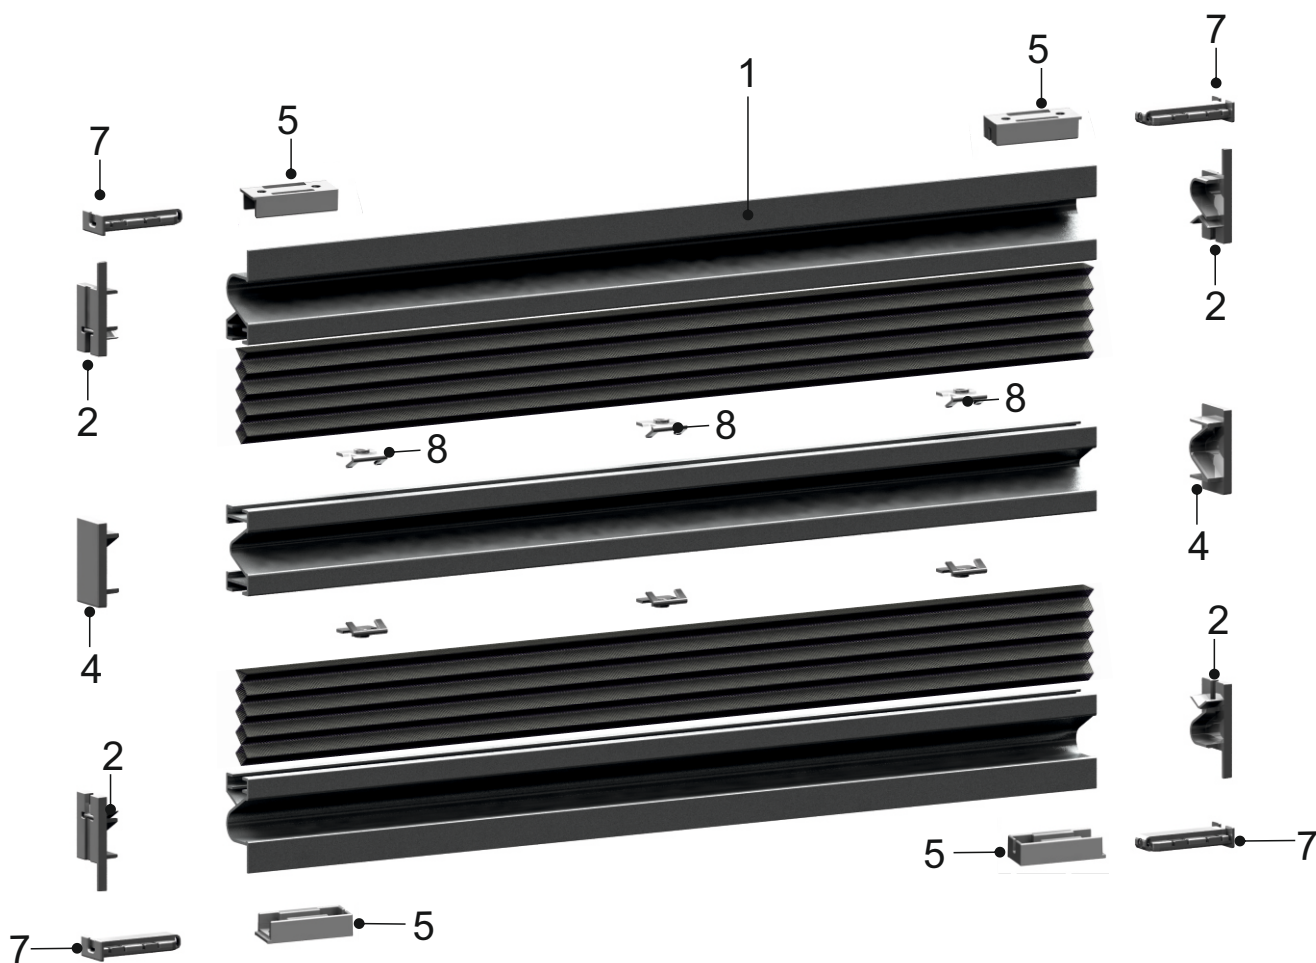

DOUBLE PLEATED & HONEYCOMB SYSTEM

DIRECT INSTALLATION (15 MM)

BP1268

BP1270

1 **BP1268**
Pleat Profile

2 **BP1269**
End cap for Al. Profile (BP1268)

3 **BP1270**
Pleat Profile

4 **BP1271**
End cap for Profile

5 **BP1272**
Profile Assembly

7 **BP1169**
Cord Roller

8 **BP1274**
Pleat Eyelet