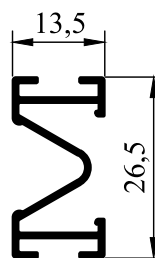

DOUBLE PLEATED & HONEYCOMB SYSTEM

DIRECT INSTALLATION (15 MM)

BP1268

BP1270

1 **BP1268**
Pleat Profile

2 **BP1269**
End cap for Al. Profile (BP1268)

3 **BP1270**
Pleat Profile

4 **BP1271**
End cap for Profile

5 **BP1272**
Profile Assembly

7 **BP1169**
Cord Roller

8 **BP1274**
Pleat Eyelet