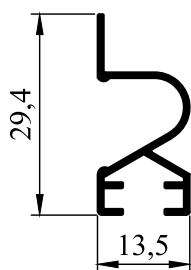

DOUBLE PLEATED & HONEYCOMB SYSTEM

DIRECT INSTALLATION (15 MM)

BP1268

BP1270

1 **BP1268**
Pleat Profile

2 **BP1269**
End cap for Al. Profile (BP1268)

3 **BP1270**
Pleat Profile

4 **BP1271**
End cap for Profile

5 **BP1272**
Profile Assembly

7 **BP1169**
Cord Roller

8 **BP1274**
Pleat Eyelet