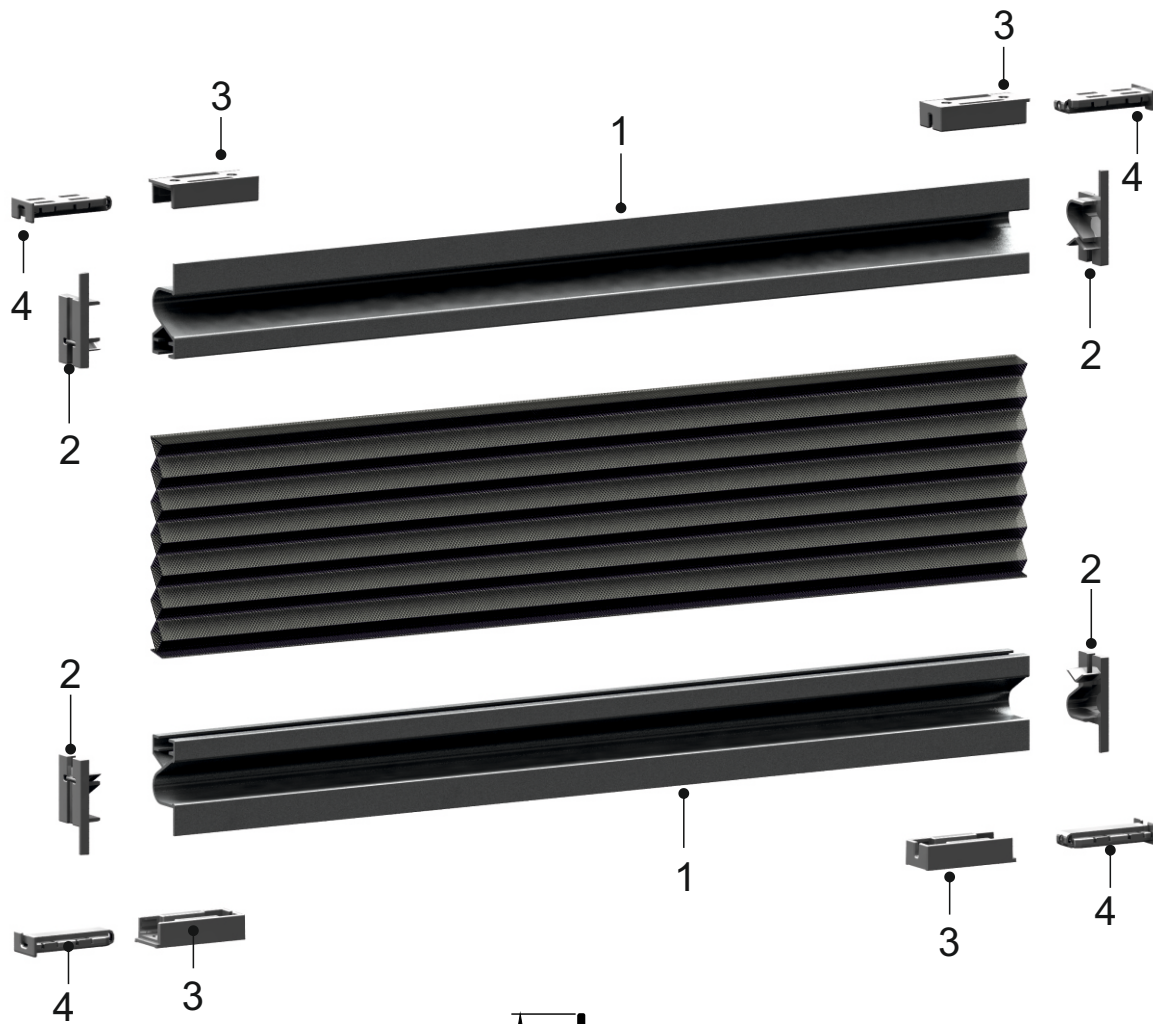

PLEATED & HONEYCOMB SYSTEM

DIRECT INSTALLATION (15 MM)

BP1268

1 **BP1268**
Pleat Profile

2 **BP1269**
End cap for Al. Profile (BP1268)

3 **BP1272**
Profile Assembly

4 **BP1169**
Cord Roller