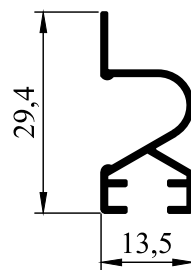

PLEATED & HONEYCOMB SYSTEM

DIRECT INSTALLATION (15 MM)

BP1268

1 **BP1268**
Pleat Profile

2 **BP1269**
End cap for Al. Profile (BP1268)

3 **BP1272**
Profile Assembly

4 **BP1169**
Cord Roller