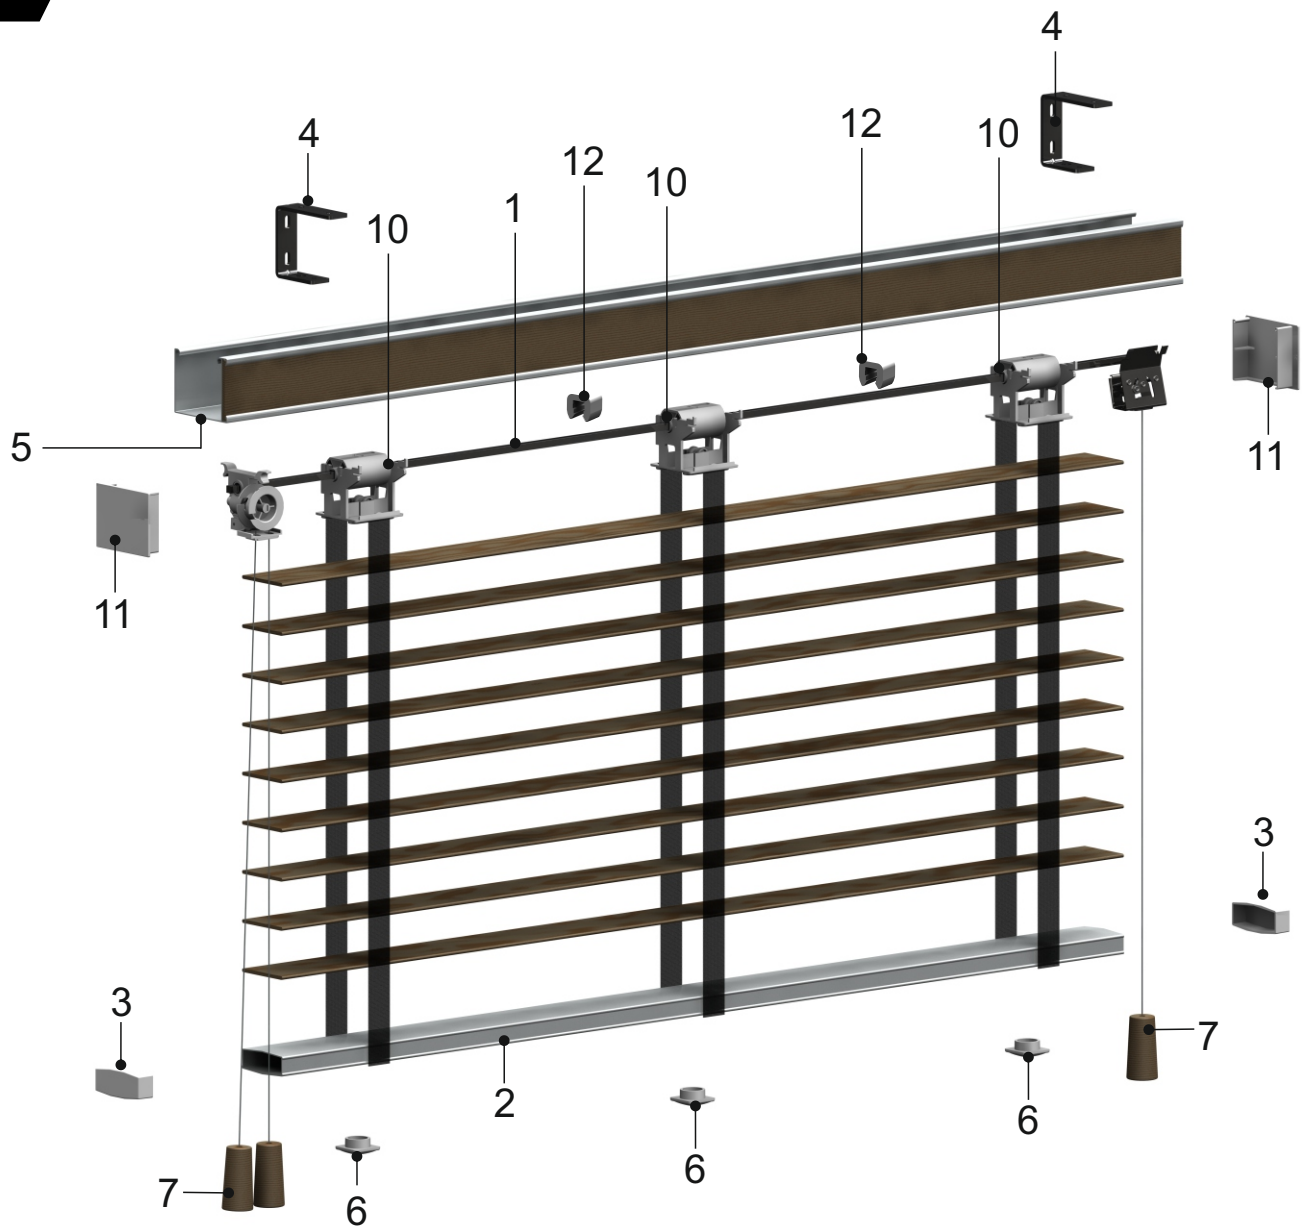

VENETIAN BLINDS SYSTEM

CORD

- | | | | | | |
|---|---|---|---|---|---|
|  |  |  |  |  |  |
| 1 BP496
6x6 Square
Aluminium
Inner Rod | 2 BP587
Bottom Rail | 3 BP588
End cap for
Bottom Rail | 4 BP1028
U Shape
Installation Bracket
(BP1029 - Bp1030) | 5 BP1030
Headrail | 6 BP1239
End cap for
Tape |
|  |  |  |  |  |  |
| 7 BP1249
Cord Weight
Ø25 | 8 BP1260
Cord Puller | 9 BP1261
Tilter | 10 BP1262
Cord Locker | 11 BP1264
End Cap for
Headrail
(Bp1030) | 12 BP1299
Stoper |

VENETIAN - CORD SYSTEM

TECHNICAL DETAILS

BP496

BP587

BP1030