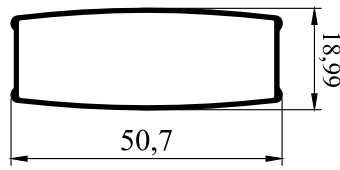

VENETIAN BLINDS SYSTEM

CORD

- | | | | | | |
|---|---|---|---|---|---|
|  |  |  |  |  |  |
| 1 BP496
6x6 Square
Aluminium
Inner Rod | 2 BP587
Bottom Rail | 3 BP588
End cap for
Bottom Rail | 4 BP1028
U Shape
Installation Bracket
(BP1029 - Bp1030) | 5 BP1030
Headrail | 6 BP1239
End cap for
Tape |
|  |  |  |  |  |  |
| 7 BP1249
Cord Weight
Ø25 | 8 BP1260
Cord Puller | 9 BP1261
Tilter | 10 BP1262
Cord Locker | 11 BP1264
End Cap for
Headrail
(Bp1030) | 12 BP1299
Stoper |

VENETIAN - CORD SYSTEM

TECHNICAL DETAILS

BP496

BP587

BP1030