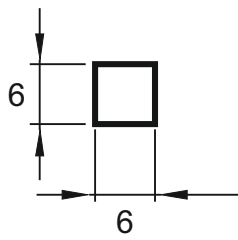

VENETIAN BLINDS SYSTEM

CORD

- | | | | | | |
|---|---|---|---|---|---|
|  |  |  |  |  |  |
| 1 BP496
6x6 Square
Aluminium
Inner Rod | 2 BP587
Bottom Rail | 3 BP588
End cap for
Bottom Rail | 4 BP1028
U Shape
Installation Bracket
(BP1029 - Bp1030) | 5 BP1030
Headrail | 6 BP1239
End cap for
Tape |
|  |  |  |  |  |  |
| 7 BP1249
Cord Weight
Ø25 | 8 BP1260
Cord Puller | 9 BP1261
Tilter | 10 BP1262
Cord Locker | 11 BP1264
End Cap for
Headrail
(Bp1030) | 12 BP1299
Stoper |

VENETIAN - CORD SYSTEM

TECHNICAL DETAILS

BP496

BP587

BP1030