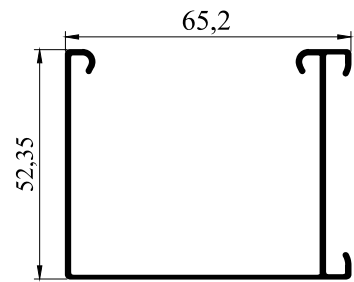

VENETIAN BLINDS SYSTEM

CORD

- | | | | | | |
|---|---|---|---|---|---|
|  |  |  |  |  |  |
| 1 BP496
6x6 Square
Aluminium
Inner Rod | 2 BP587
Bottom Rail | 3 BP588
End cap for
Bottom Rail | 4 BP1028
U Shape
Installation Bracket
(BP1029 - Bp1030) | 5 BP1030
Headrail | 6 BP1239
End cap for
Tape |
|  |  |  |  |  |  |
| 7 BP1249
Cord Weight
Ø25 | 8 BP1260
Cord Puller | 9 BP1261
Tilter | 10 BP1262
Cord Locker | 11 BP1264
End Cap for
Headrail
(Bp1030) | 12 BP1299
Stoper |

VENETIAN - CORD SYSTEM

TECHNICAL DETAILS

BP496

BP587

BP1030