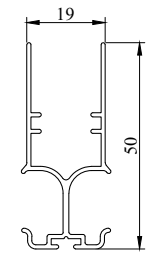

MOSQUITO-NETS SYSTEMS

22 mm - Door

TECHNICAL DETAILS

BP1108

BP1110

BP1126

BP1114

Strip Brush

option available

BP1108
Frame Profile

BP1110
Middle Profile

BP1111
Scroll Plastic
for Middle Profile
(BP1110)

BP1113
Strip Magnet

BP1125
Rope Fixer

BP1126
Slim Sill
Profile (Floor)

BP1127
Frame Corner
Connector