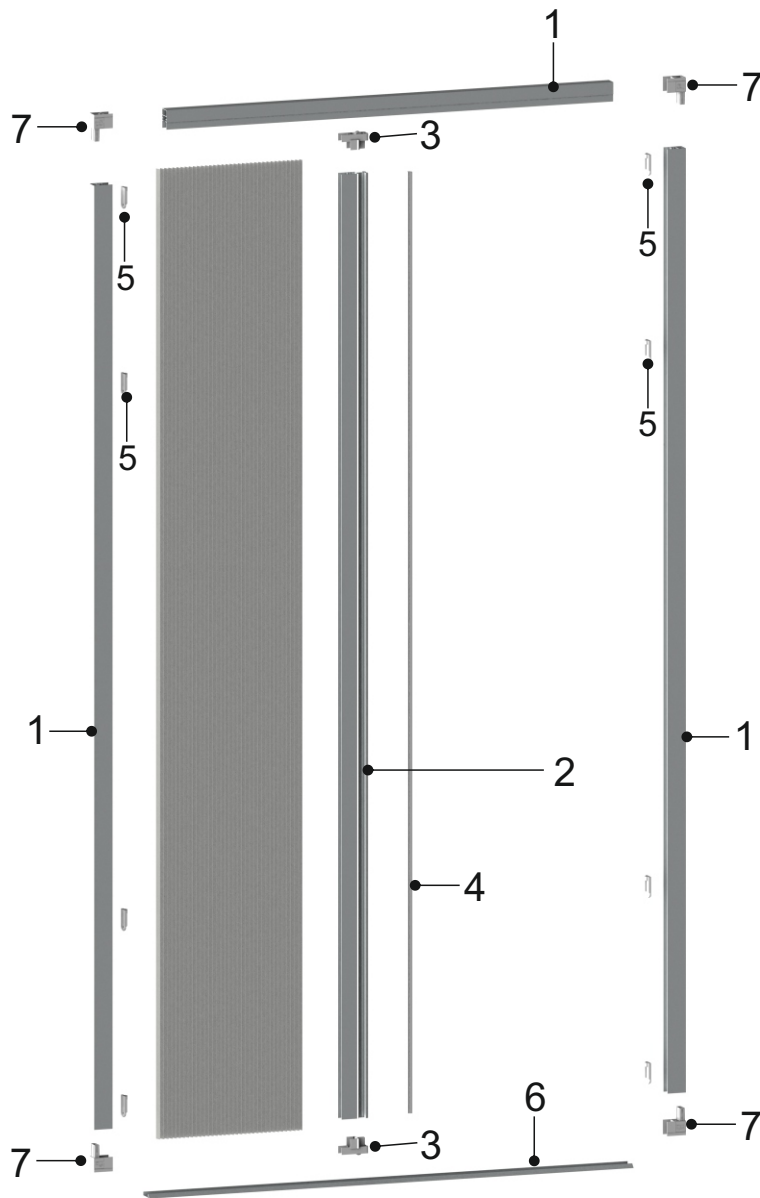

MOSQUITO-NETS SYSTEMS

22 mm - Door

TECHNICAL DETAILS

BP1108

BP1110

BP1126

BP1114

Strip Brush

option available

BP1108
Frame Profile

BP1110
Middle Profile

BP1111
Scroll Plastic
for Middle Profile
(BP1110)

BP1113
Strip Magnet

BP1125
Rope Fixer

BP1126
Slim Sill
Profile (Floor)

BP1127
Frame Corner
Connector