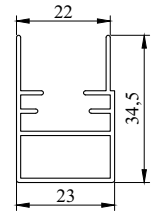

MOSQUITO-NETS SYSTEMS

22 mm - Door

TECHNICAL DETAILS

BP1108

BP1110

BP1126

BP1114

Strip Brush

option available

BP1108
Frame Profile

BP1110
Middle Profile

BP1111
Scroll Plastic
for Middle Profile
(BP1110)

BP1113
Strip Magnet

BP1125
Rope Fixer

BP1126
Slim Sill
Profile (Floor)

BP1127
Frame Corner
Connector