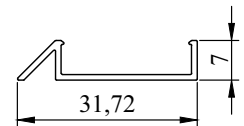

MOSQUITO-NETS SYSTEMS

22 mm - Door

TECHNICAL DETAILS

BP1108

BP1110

BP1126

BP1114

Strip Brush

option available

BP1108
Frame Profile

BP1110
Middle Profile

BP1111
Scroll Plastic
for Middle Profile
(BP1110)

BP1113
Strip Magnet

BP1125
Rope Fixer

BP1126
Slim Sill
Profile (Floor)

BP1127
Frame Corner
Connector