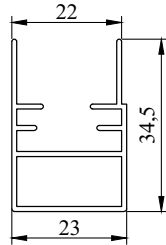

MOSQUITO-NETS SYSTEMS

22 mm - Window

1 BP1108
Frame Profile

2 BP1109
Frame Corner Connector

3 BP1110
Middle Profile

4 BP1111
Scroll Plastic
for Middle Profile
(BP1110)

5 BP1113
Strip Magnet

6 BP1125
Rope Fixer

MOSQUITO-NETS SYTEMS

22 mm - Window

TECHNICAL DETAILS

BP1108

BP1110

ALTERNATIVES

BP1114

Strip Brush