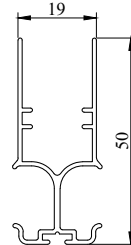

MOSQUITO-NETS SYSTEMS

22 mm - Window

1 BP1108
Frame Profile

2 BP1109
Frame Corner Connector

3 BP1110
Middle Profile

4 BP1111
Scroll Plastic
for Middle Profile
(BP1110)

5 BP1113
Strip Magnet

6 BP1125
Rope Fixer

MOSQUITO-NETS SYTEMS

22 mm - Window

TECHNICAL DETAILS

BP1108

BP1110

ALTERNATIVES

BP1114

Strip Brush