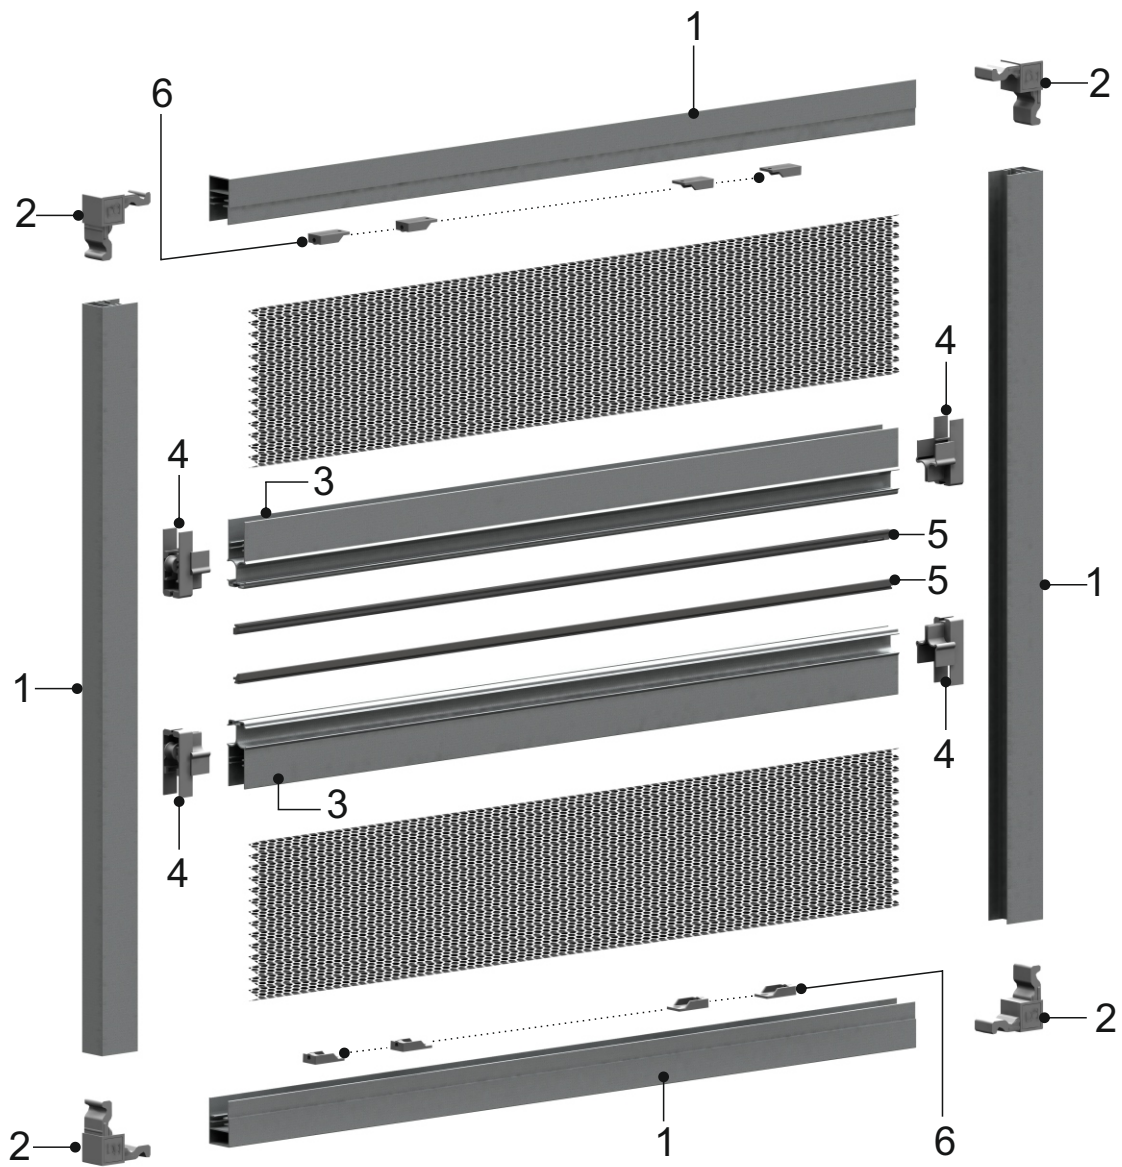

MOSQUITO-NETS SYSTEMS

22 mm - Window

1 BP1108
Frame Profile

2 BP1109
Frame Corner Connector

3 BP1110
Middle Profile

4 BP1111
Scroll Plastic
for Middle Profile
(BP1110)

5 BP1113
Strip Magnet

6 BP1125
Rope Fixer

MOSQUITO-NETS SYTEMS

22 mm - Window

TECHNICAL DETAILS

BP1108

BP1110

ALTERNATIVES

BP1114

Strip Brush