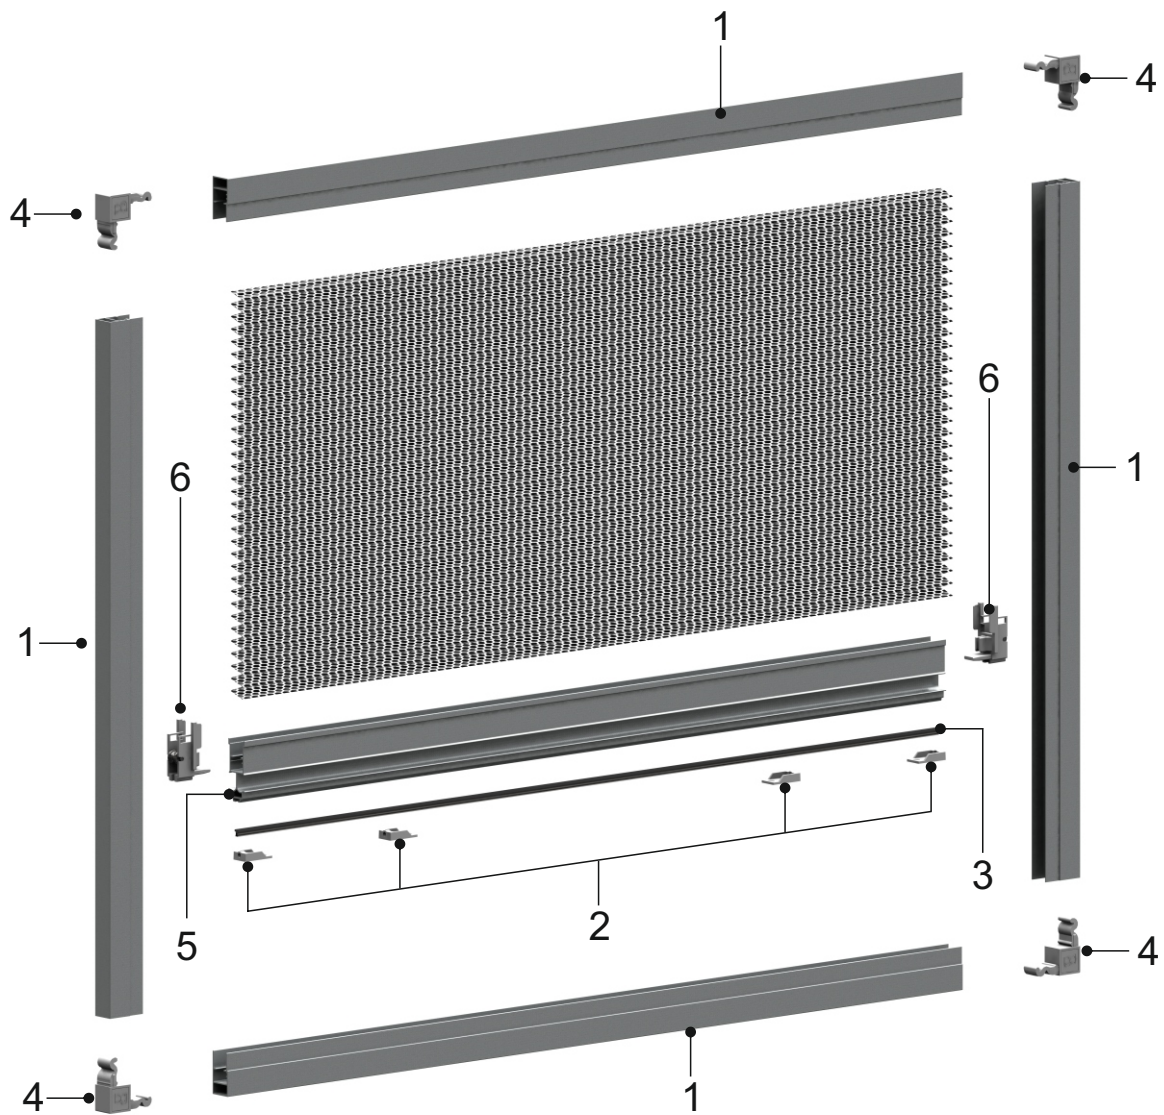

MOSQUITO-NETS SYSTEMS

18 mm - Window

1 **BP1104**
Frame Profile

2 **BP1112**
Rope Fixer

3 **BP1113**
Strip Magnet

4 **BP1105**
Frame Corner Connector

5 **BP1106**
Middle Profile

6 **BP1107**
Scroll Plastic for Middle Profile (BP1106)

MOSQUITO-NETS SYTEMS

18 mm - Window
TECHNICAL DETAILS

BP1104

BP1106

ALTERNATIVES

BP1114

Strip Brush

option available