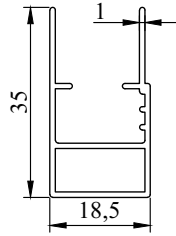

MOSQUITO-NETS SYSTEMS

18 mm - Window

1 **BP1104**
Frame Profile

2 **BP1112**
Rope Fixer

3 **BP1113**
Strip Magnet

4 **BP1105**
Frame Corner Connector

5 **BP1106**
Middle Profile

6 **BP1107**
Scroll Plastic for Middle Profile (BP1106)

MOSQUITO-NETS SYTEMS

18 mm - Window
TECHNICAL DETAILS

BP1104

BP1106

ALTERNATIVES

BP1114

Strip Brush

option available