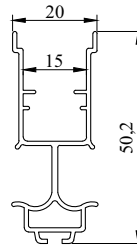

MOSQUITO-NETS SYSTEMS

18 mm - Window

1 **BP1104**
Frame Profile

2 **BP1112**
Rope Fixer

3 **BP1113**
Strip Magnet

4 **BP1105**
Frame Corner Connector

5 **BP1106**
Middle Profile

6 **BP1107**
Scroll Plastic for Middle Profile (BP1106)

MOSQUITO-NETS SYTEMS

18 mm - Window
TECHNICAL DETAILS

BP1104

BP1106

ALTERNATIVES

BP1114

Strip Brush

option available