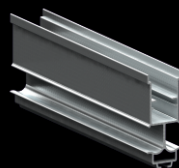

MOSQUITO-NETS SYSTEMS

18 mm - Window

1 **BP1104**
Frame Profile

2 **BP1112**
Rope Fixer

3 **BP1113**
Strip Magnet

4 **BP1105**
Frame Corner Connector

5 **BP1106**
Middle Profile

6 **BP1107**
Scroll Plastic for Middle Profile (BP1106)

MOSQUITO-NETS SYTEMS

18 mm - Window
TECHNICAL DETAILS

BP1104

BP1106

ALTERNATIVES

BP1114

Strip Brush

option available